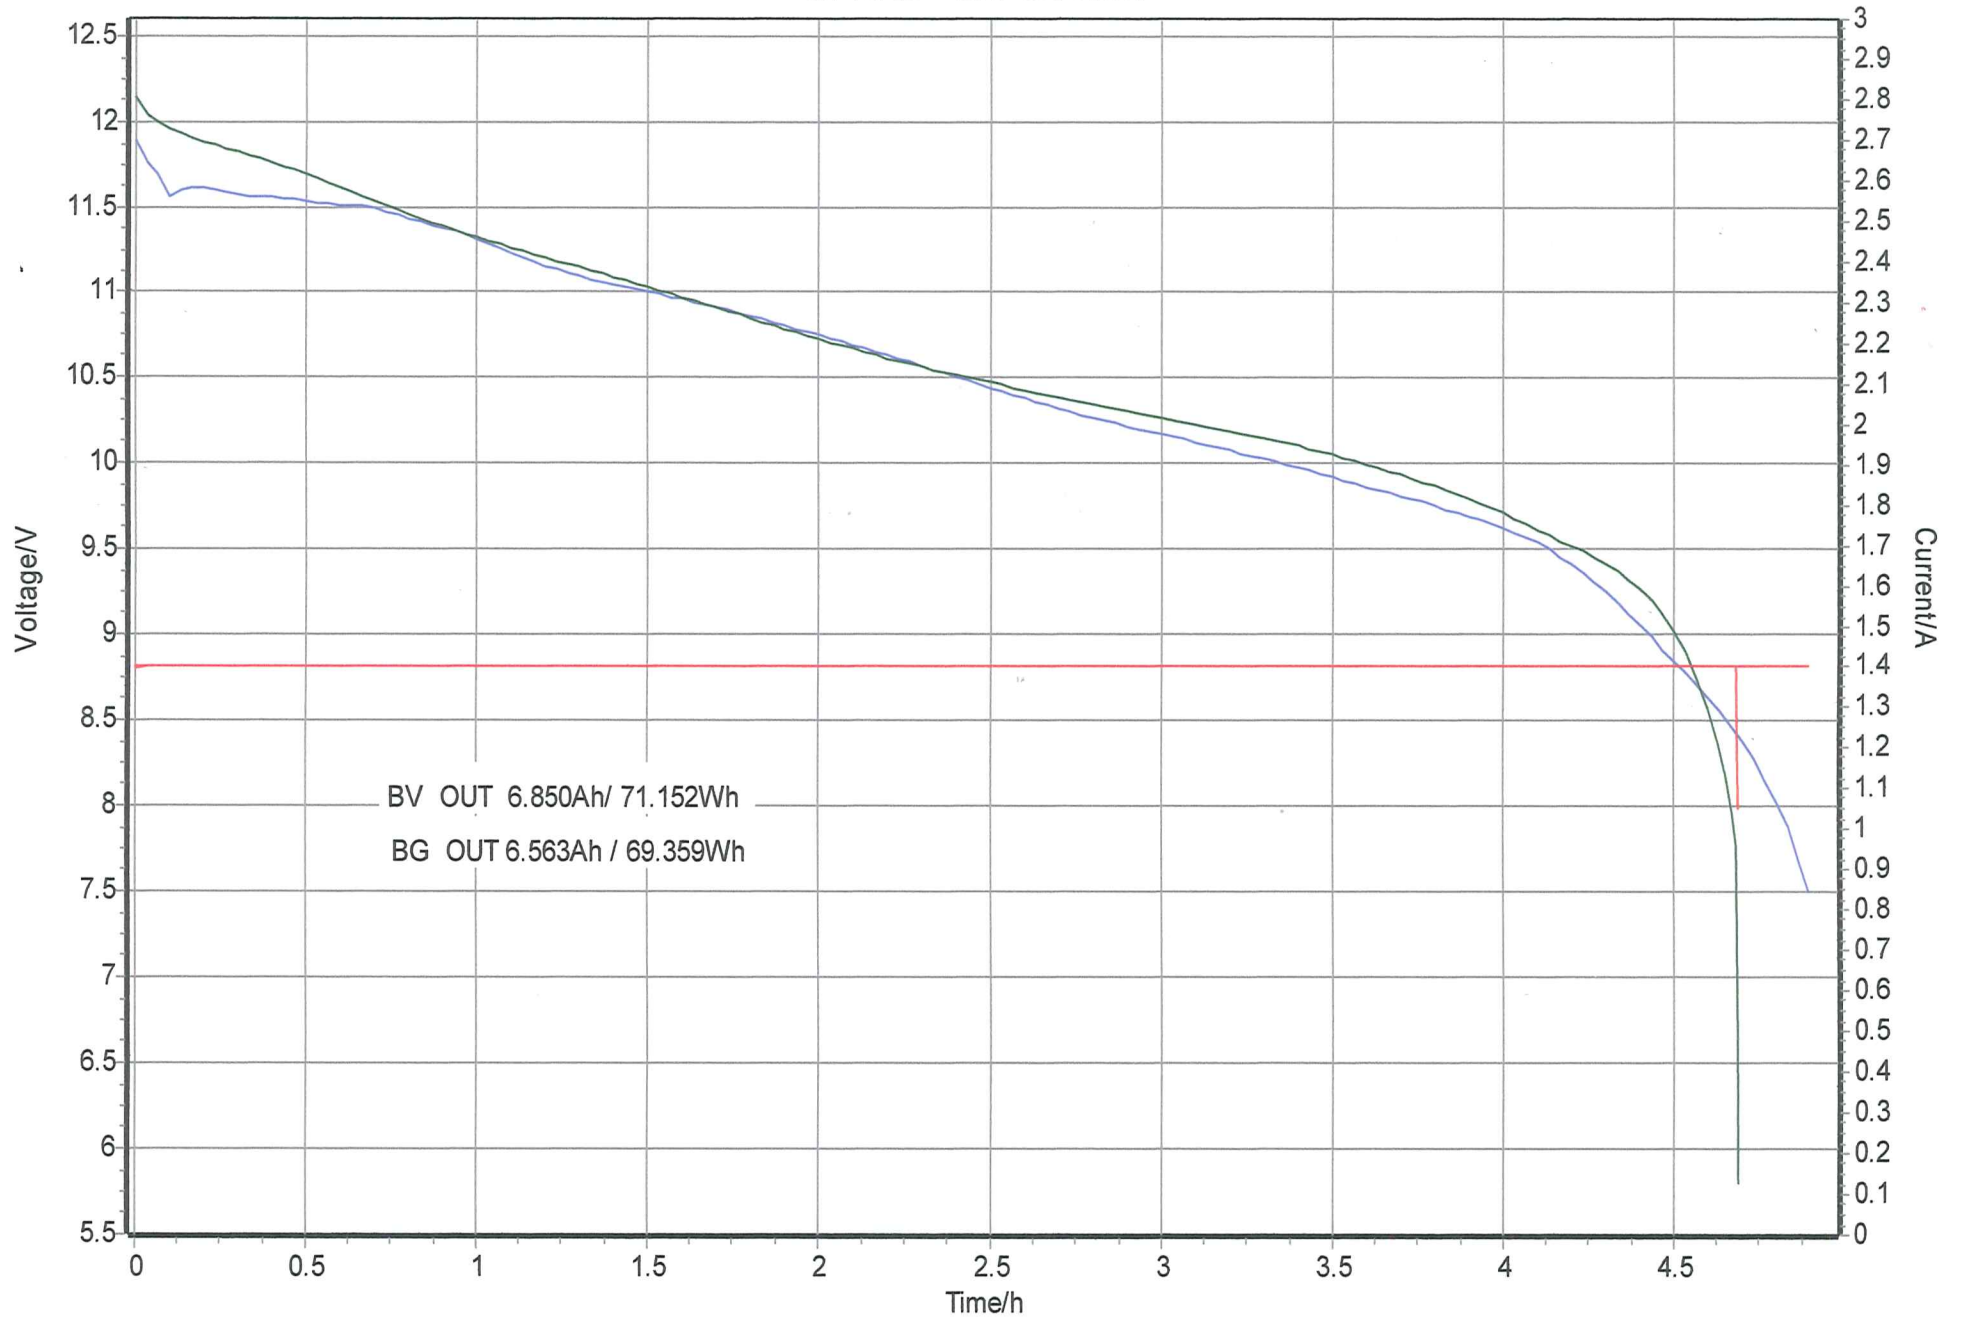

BT-70716 +23C CAPACITY

— V of 050718-2.022 BV — I of 050718-2.022 — V of 050718-2.023 BG — I of 050718-2.023